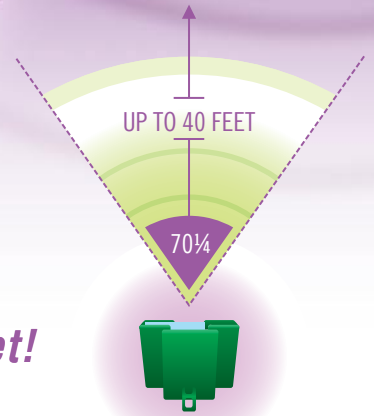

# ANIMAL away PRO

The Electronic Dog/Cat Repeller keeps unwelcome guests from your property. When an animal enters the large area covered by the infrared sensor, the Electronic Repeller produces a sound that is very unpleasant to cats, dogs, and even racoons but inaudible to the human ear. The unit switches off automatically when the animal has left the area for extended battery life.

*Effective up to 40 Feet!*

### Specifications:

Model:	P7850
Area Covered:	up to 85 sq. meters
Audio Frequency:	8k to 24Hz., up to 125dB
Power Supply:	2x 9V batteries or 9VDC Adapter (not included)
Weight:	9 oz.
Dimensions:	4.0" x 4.375" x 3.75"