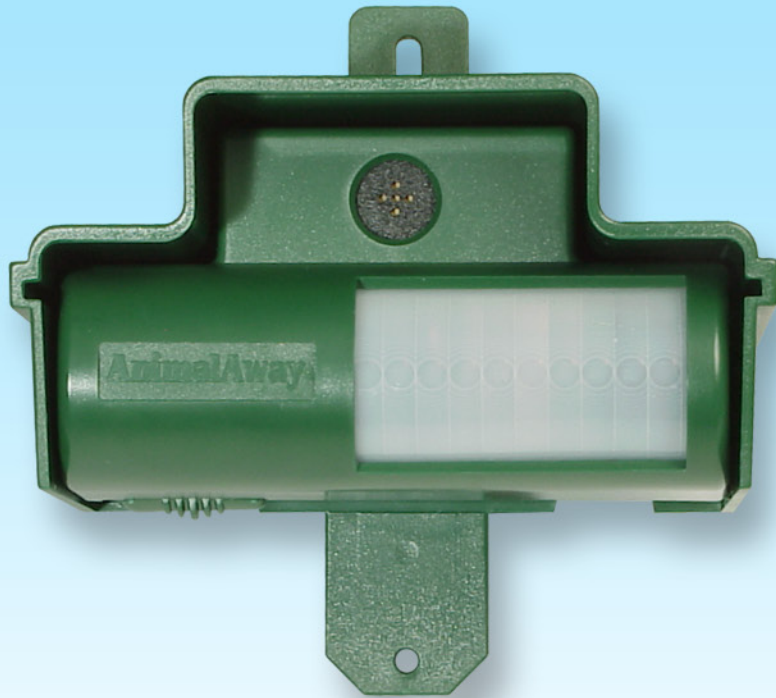

ANIMAL *away*

Keep the hounds at bay!

Keep the dog out of the living room or raccoons away from your garbage. The state of the art Animal Away™ utilizes powerful high-pitched frequencies to deter animals from invading your space. Inaudible to humans, animals find this high-pitched frequency uncomfortable and move to a more peaceful neighborhood.

Other devices emit a constant sound, but Animal Away™ saves batteries by utilizing an infrared motion detector that activates the 23,000 Hz signal only when the unit detects motion within a 45-foot range. Use it indoor or outdoors. Wireless operation, powered by one 9-volt battery, allows the Animal Away™ to be optimally positioned to limit animal access. Easily mounts on walls, fences, or even wooden stakes and its green housing blends in with most lawns. Now you decide what areas are off limits.

- Inaudible To Humans
- Cordless Operation
- Infrared Motion Activation
- Mounts On Walls Or Fences
- Blends In With Landscapes
- Durable Green PVC Housing

Specifications:

Model:	P7810
Coverage:	Arc of 70 degrees, distance 45 ft
Audio Frequency:	23,000 Hz
Power Supply:	9V Battery
Weight:	6.35 oz
Dimensions:	4" x 2" x 1 1/2"