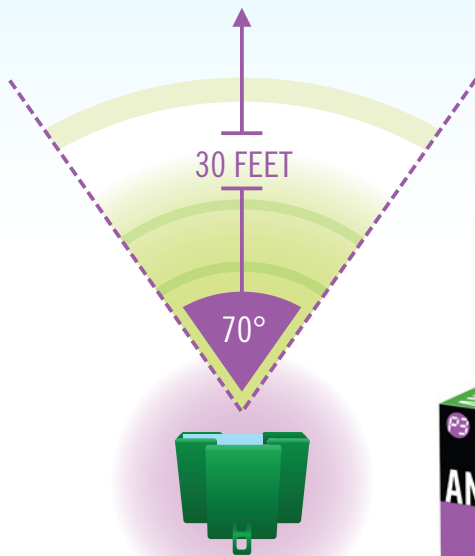

ANIMAL *away*

Keep the hounds at bay!

Keep the dog out of the living room or raccoons away from your garbage. The state of the art Animal Away™ utilizes powerful high-pitched frequencies to deter animals from invading your space. Inaudible to humans, animals find this high-pitched frequency uncomfortable and move to a more peaceful neighborhood.

Other devices emit a constant sound, but Animal Away™ saves batteries by utilizing an infrared motion detector that activates the 23,000 Hz signal only when the unit detects motion within a 45-foot range. Use it indoor or outdoors. Wireless operation, powered by one 9-volt battery, allows the Animal Away™ to be optimally positioned to limit animal access. Easily mounts on walls, fences, or even wooden stakes and its green housing blends in with most lawns. Now you decide what areas are off limits.

- Inaudible To Humans
- Cordless Operation
- Infrared Motion Activation
- Mounts On Walls Or Fences
- Blends In With Landscapes
- Durable Green PVC Housing

Specifications:

Model:	P7810
Coverage:	Arc of 70 degrees, distance 45 ft
Audio Frequency:	23,000 Hz
Power Supply:	9V Battery
Weight:	6.35 oz
Dimensions:	4" x 2" x 1 1/2"